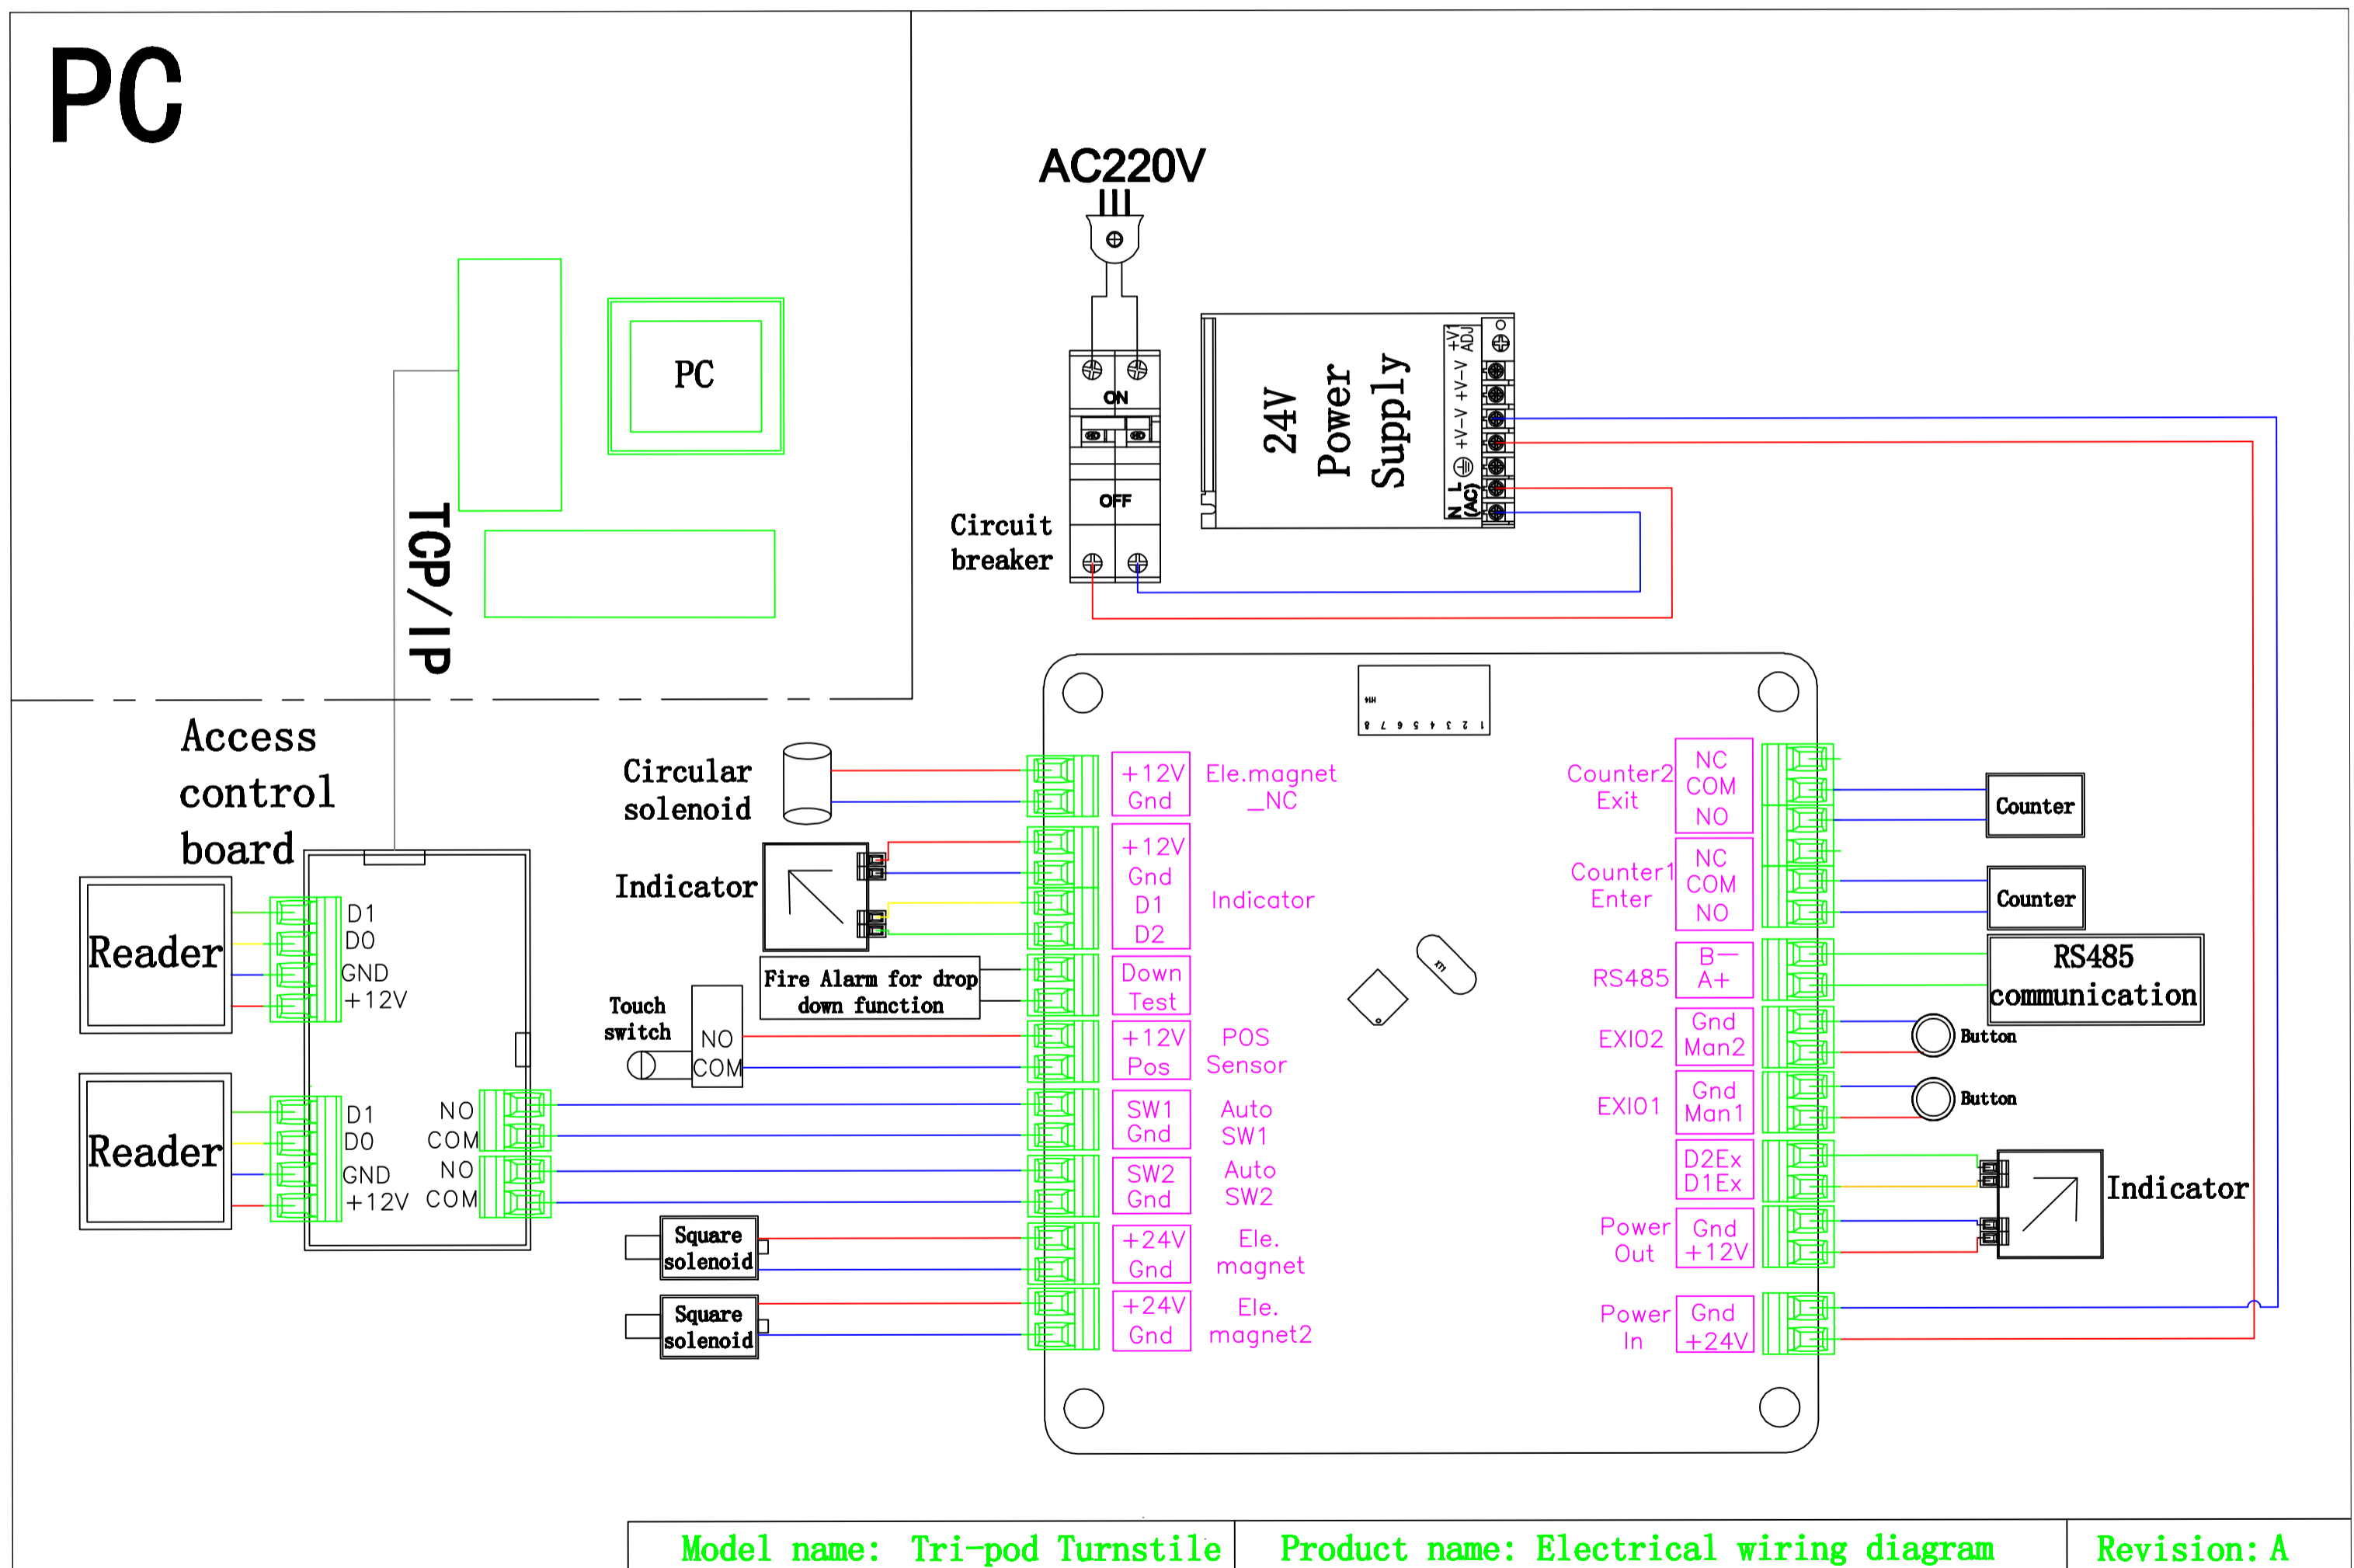

# Tripod Turnstile Smart Controller wiring diagram

# FHT-TL-139 DIM

## Civil Dimension