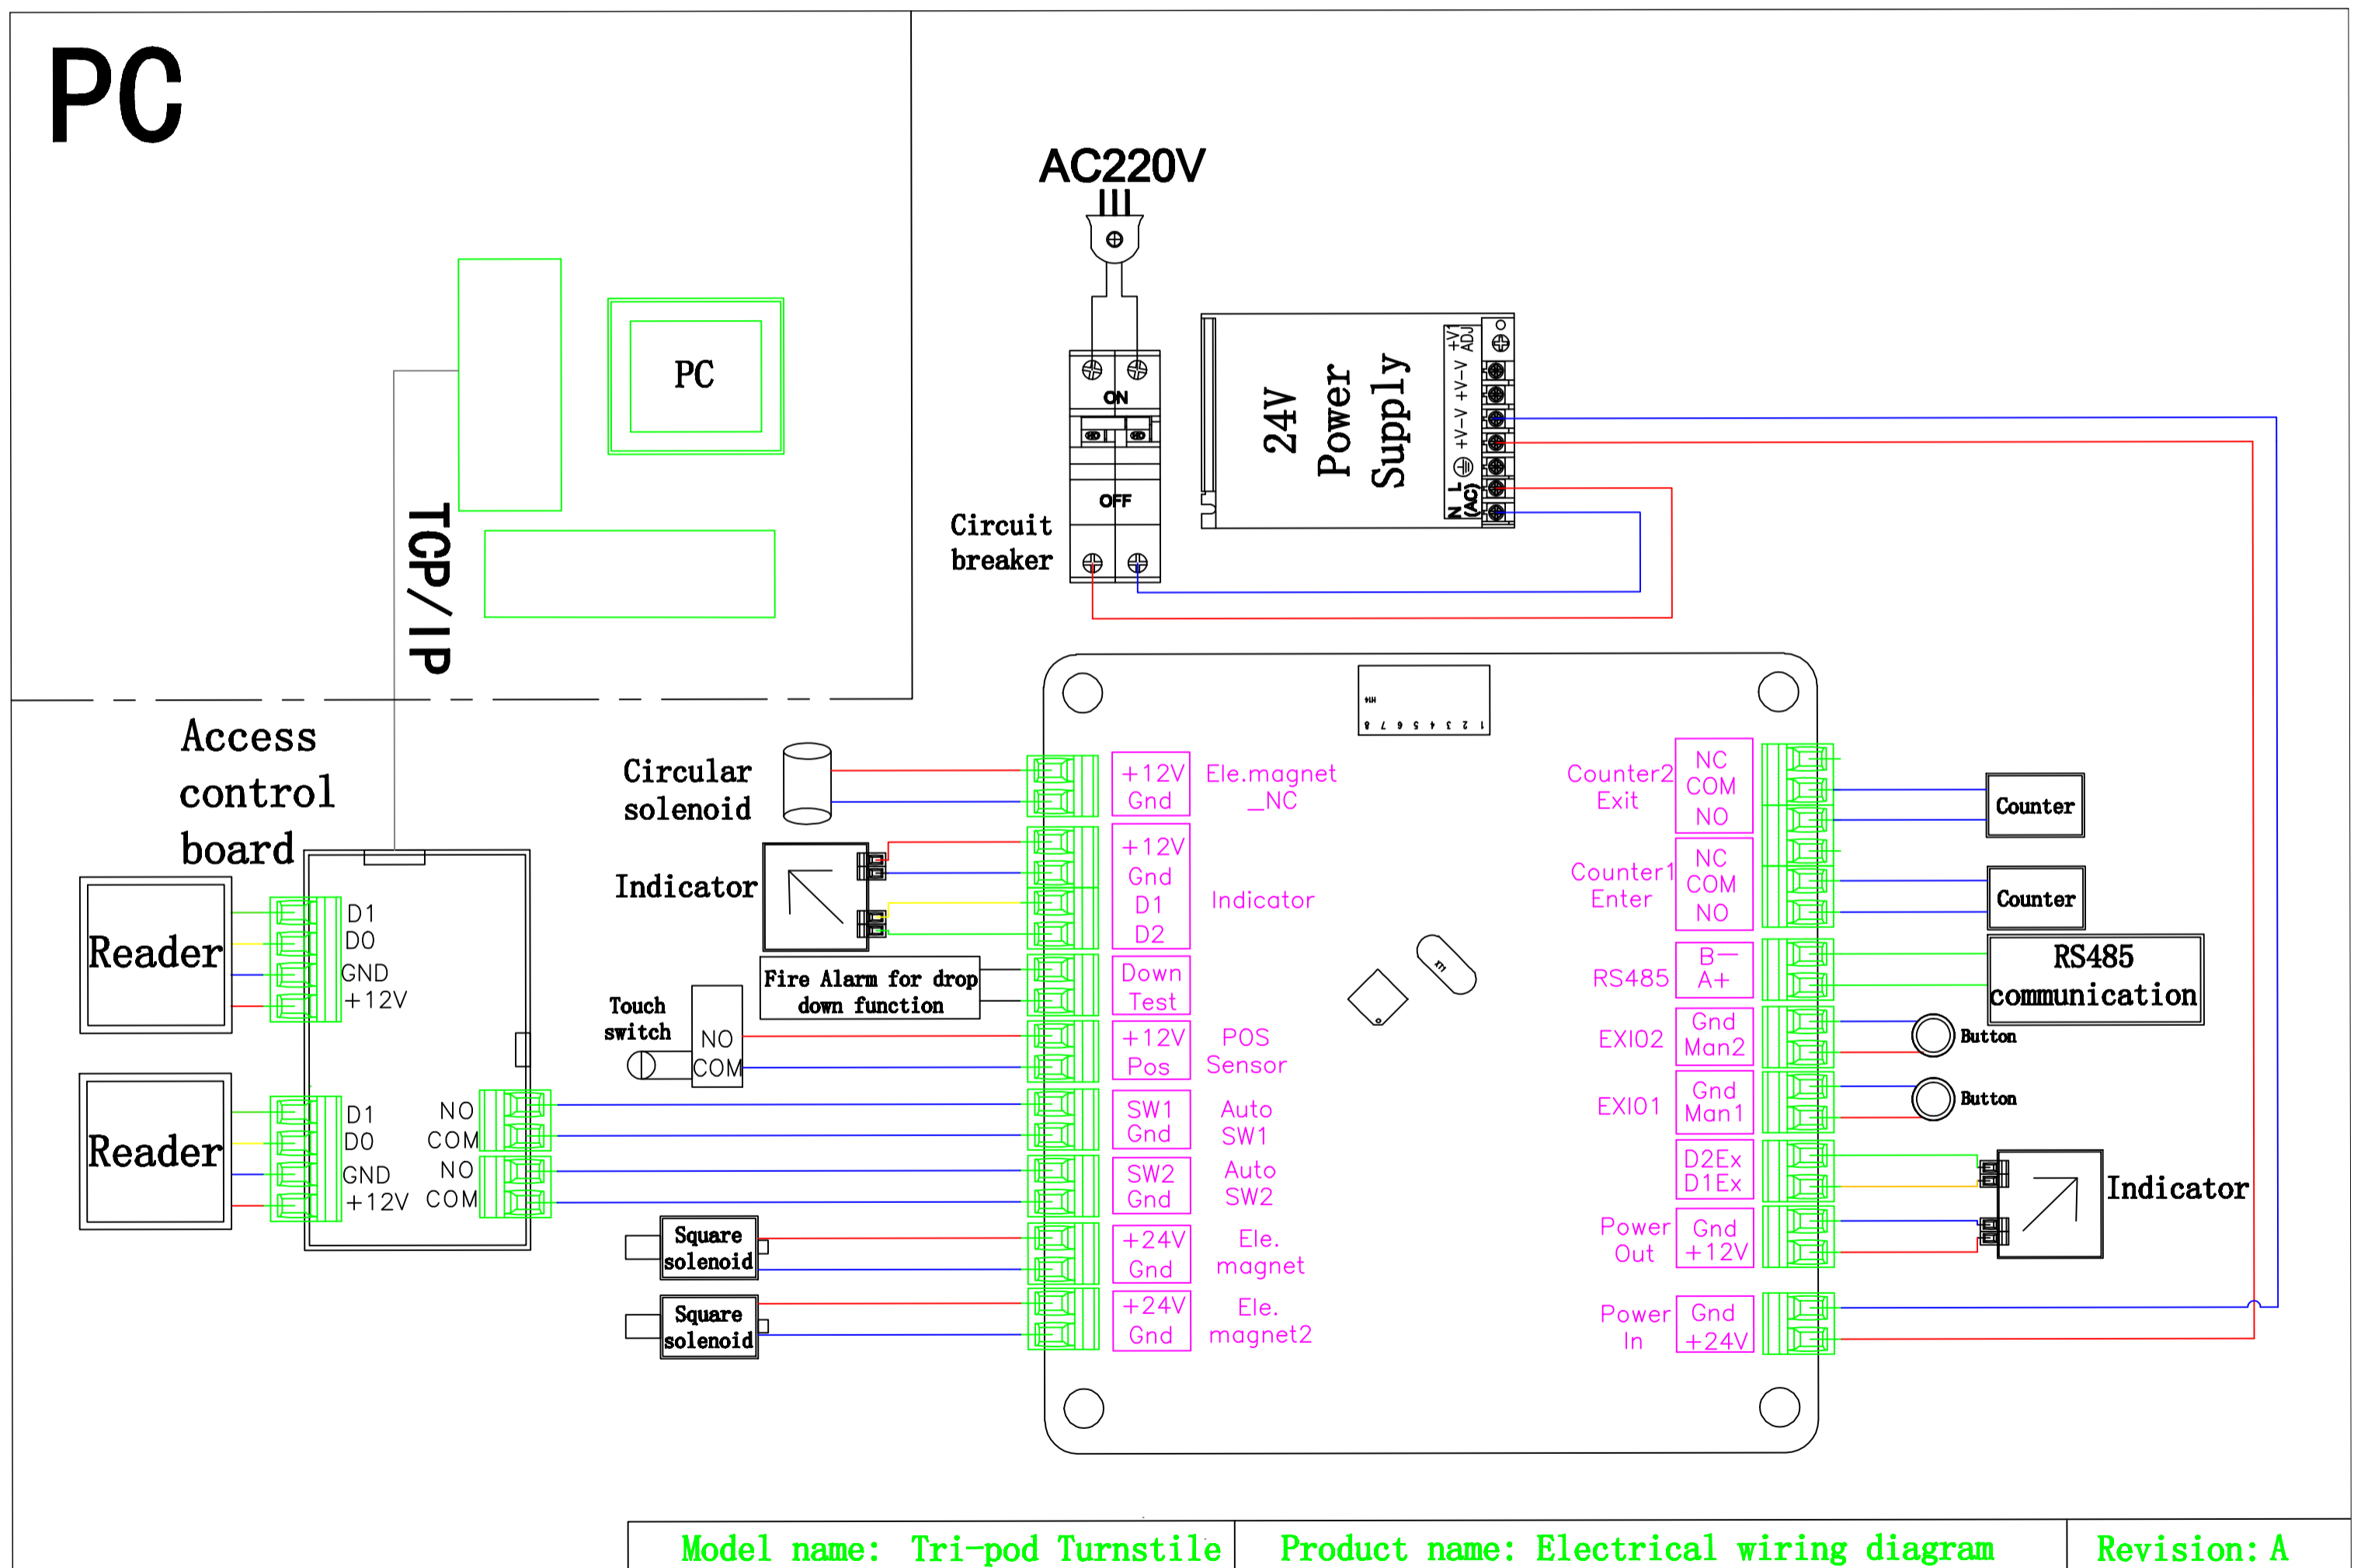

Tripod Turnstile Smart Controller wiring diagram

FHT-TL-239 DIM

Civil Dimension