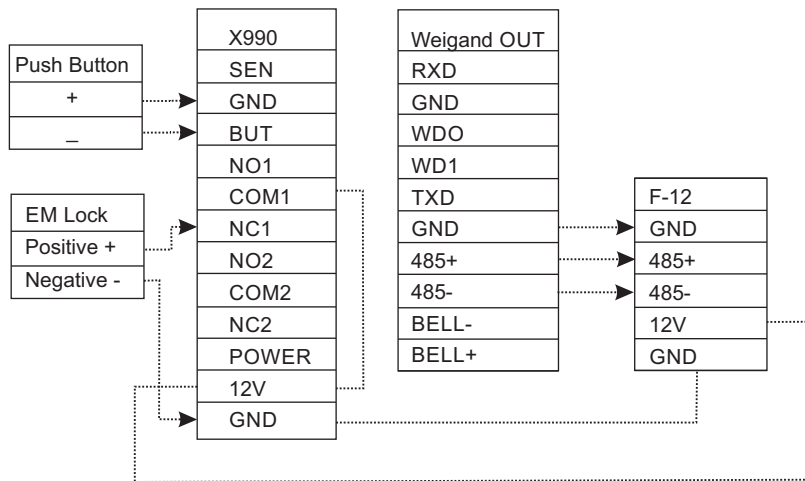

X-990 Connection Diagram

X-990 Master Device

X-990 Slave Device

X-990 with F-12 and EM Lock connection

X-990 with KR 500 and EM Lock Connection