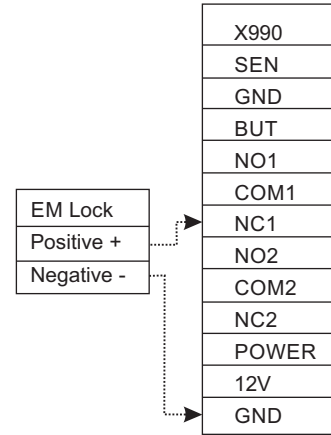

X-990 Connection Diagram

X-990 Master Device

X-990 Slave Device

X-990 with F-12 and EM Lock connection

X-990 with KR 500 and EM Lock Connection